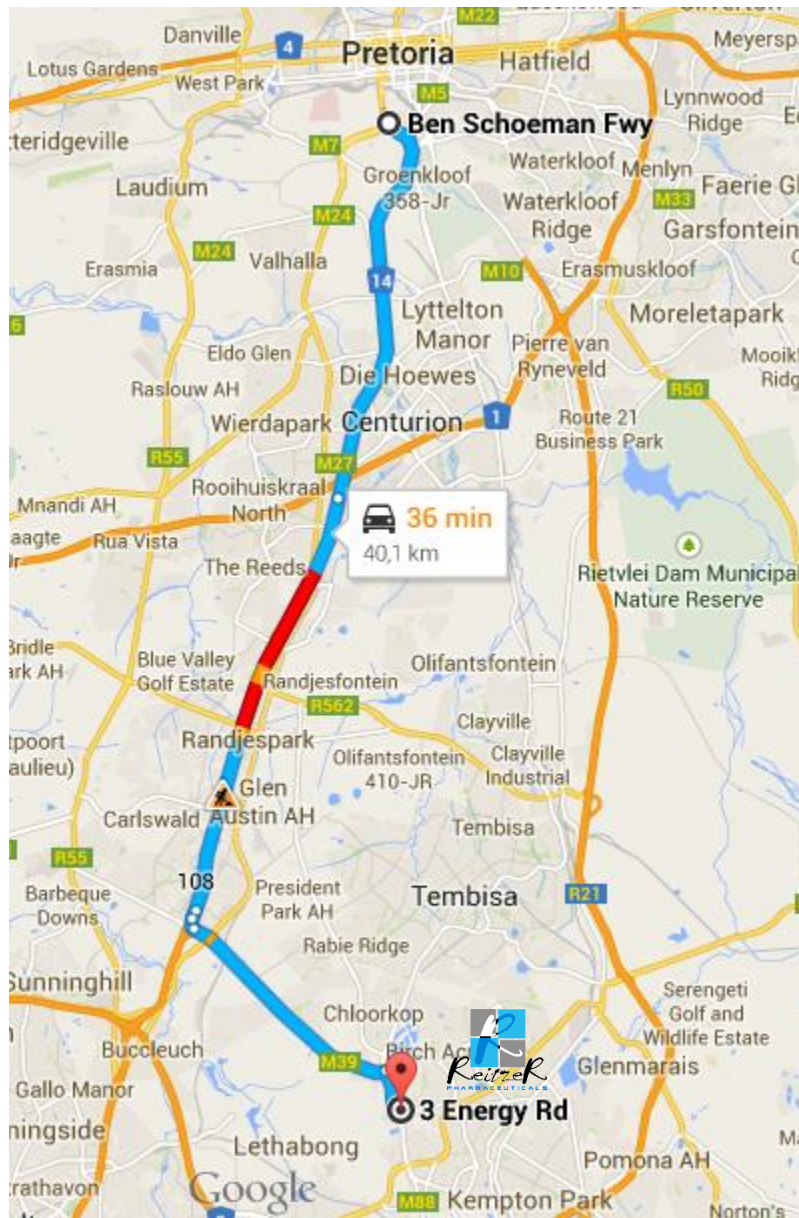

#### **From Sandton:**

Take Katherine Street, heading away from Sandton  
Turn right onto Marlboro Drive  
Take the ramp onto N3 towards Germiston/O.R Tambo Airport  
Take the exit 119 toward M37 Edenvale/R25 Kempton Park  
At the round-about, take the 3<sup>rd</sup> exit  
Turn left onto Modderfontein Road (R25)  
Exit onto Zuurfontein Street  
Turn right onto Bergrivier Drive (2<sup>nd</sup> robot)  
Turn left onto Energy Road  
3 Energy Road is at the end of the road at the left side gates.

Keep left at the fork, follow signs for Kempton Park/Midrand and merge onto Allandale Road/M39

Continue on with Allandale Road for about 9.3km

Turn right onto Zuurfontein Street

Turn left onto Bergrivier Drive (2<sup>nd</sup> robot)

Turn left onto Energy Road

3 Energy Road is at the end of the road at the left side gates.

### From the East Rand:

- Take the N3 North toward N1 Pretoria
- From the N3, take the exit for R25/Modderfontein Road toward Edenvale
- Turn right onto Modderfontein Road
- Exit onto Zuurfontein Street
- Turn right onto Bergrivier Drive (2<sup>nd</sup> robot)
- Turn left onto Energy Road
- 3 Energy Road is at the end of the road at the left side gates.