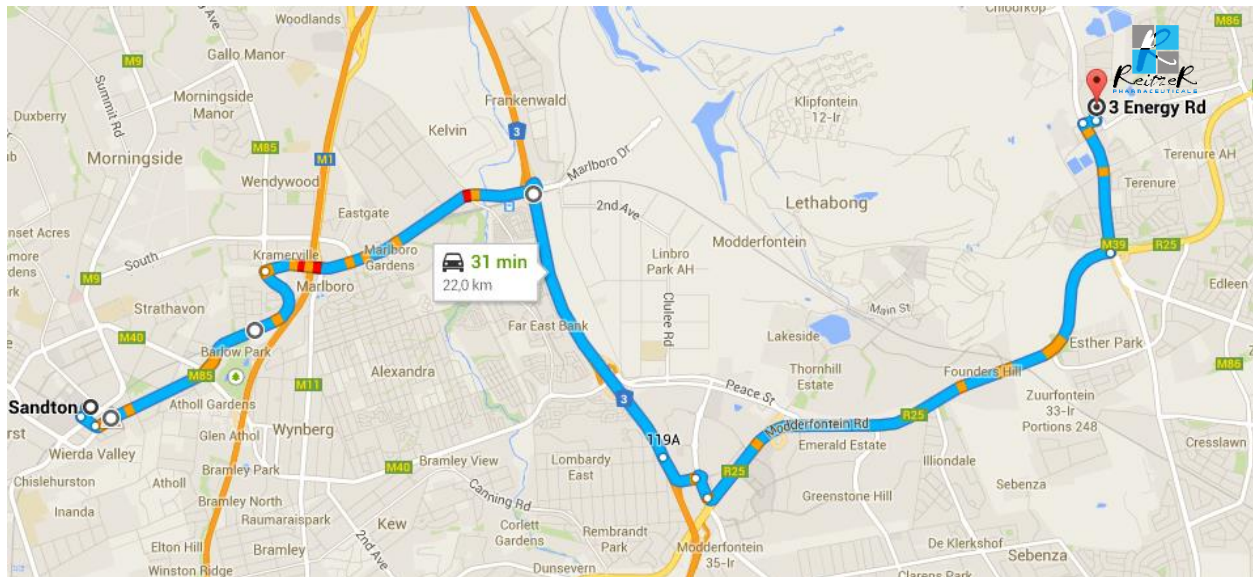

### Directions:

#### **From Sandton:**

Take Katherine Street, heading away from Sandton  
Turn right onto Marlboro Drive  
Take the ramp onto N3 towards Germiston/O.R Tambo Airport  
Take the exit 119 toward M37 Edenvale/R25 Kempton Park  
At the round-about, take the 3<sup>rd</sup> exit  
Turn left onto Modderfontein Road (R25)  
Exit onto Zuurfontein Street  
Turn right onto Bergrivier Drive (2<sup>nd</sup> robot)  
Turn left onto Energy Road  
3 Energy Road is at the end of the road at the left side gates.

Keep left at the fork, follow signs for Kempton Park/Midrand and merge onto Allandale Road/M39

Continue on with Allandale Road for about 9.3km

Turn right onto Zuurfontein Street

Turn left onto Bergrivier Drive (2<sup>nd</sup> robot)

### From the East Rand:

- Take the N3 North toward N1 Pretoria
- From the N3, take the exit for R25/Modderfontein Road toward Edenvale
- Turn right onto Modderfontein Road
- Exit onto Zuurfontein Street
- Turn right onto Bergrivier Drive (2<sup>nd</sup> robot)
- Turn left onto Energy Road
- 3 Energy Road is at the end of the road at the left side gates.